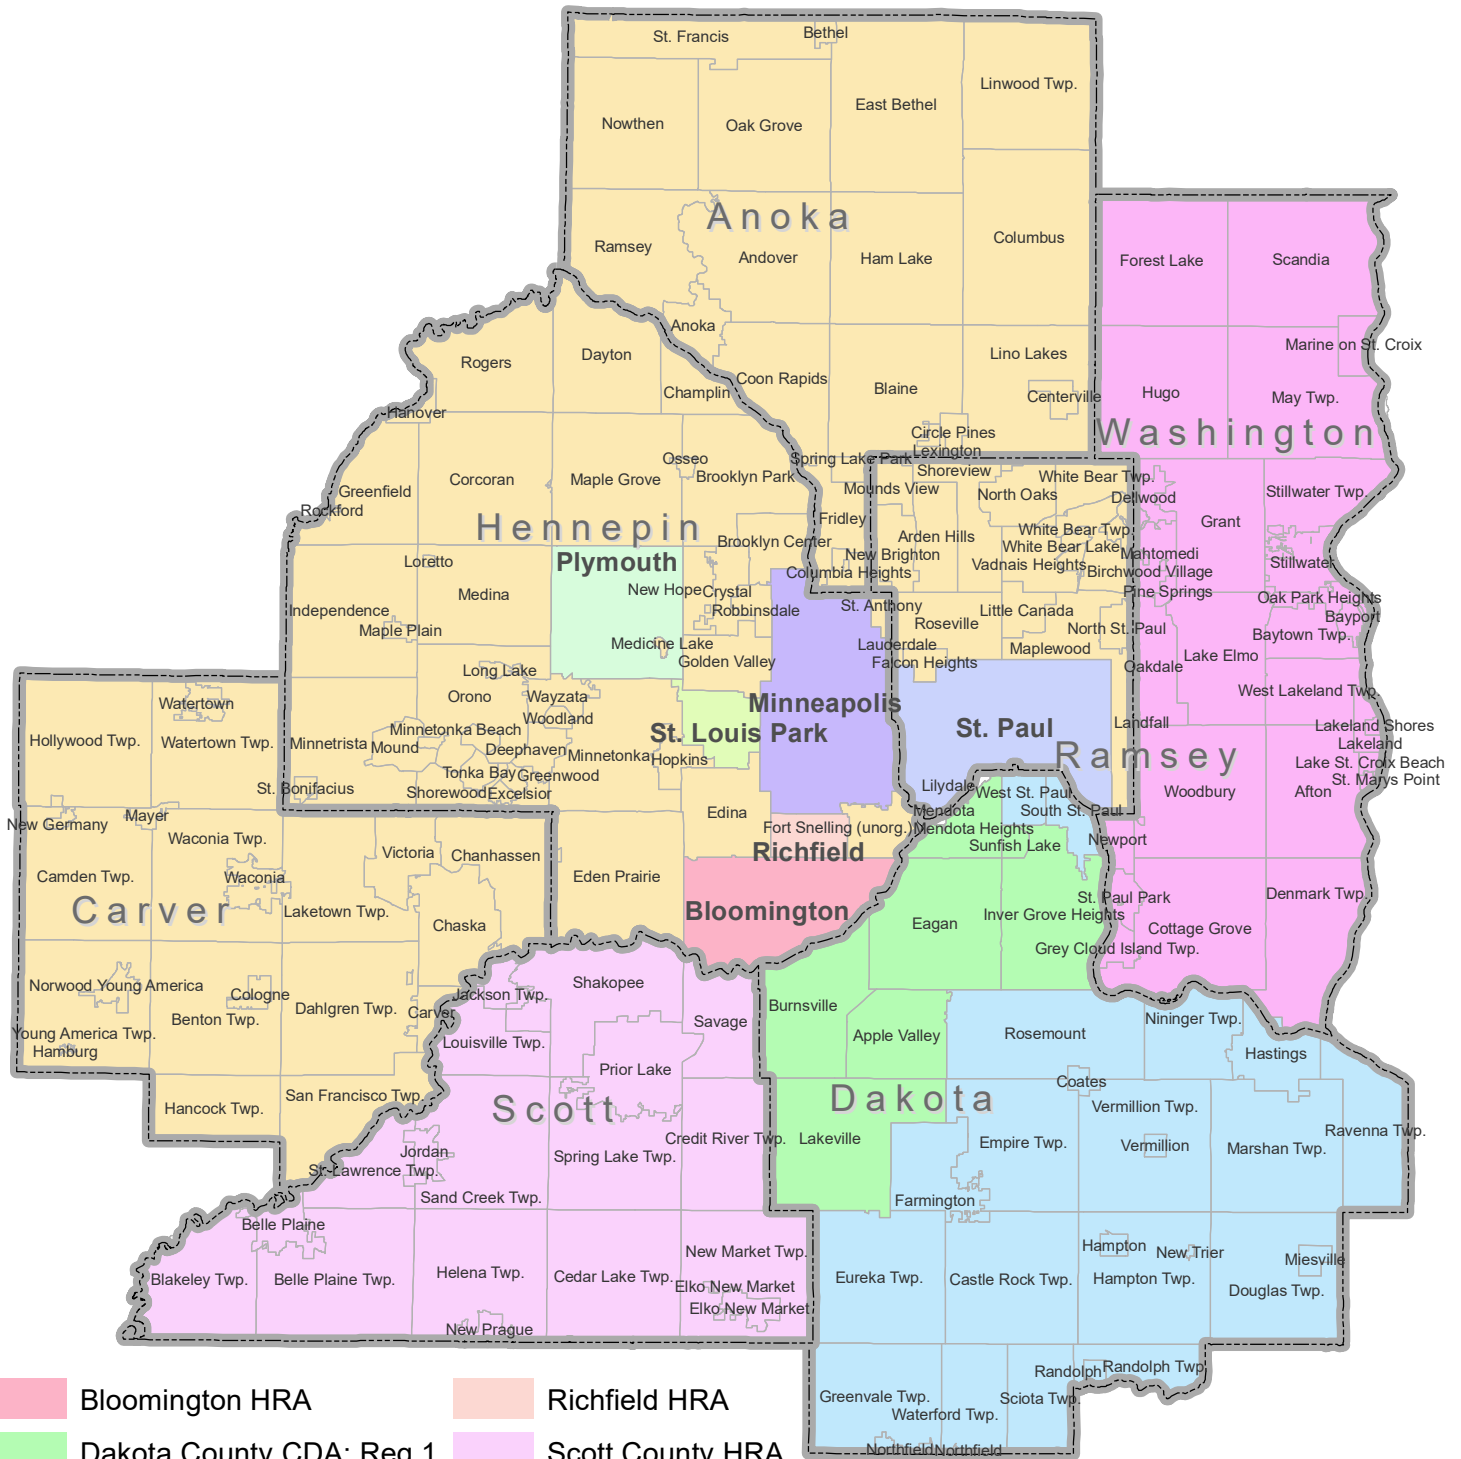

Twin Cities Metropolitan Area

Section 8 Programs

- Bloomington HRA
- Dakota County CDA: Reg 1
- Dakota County CDA: Reg 2
- Metro HRA
- Minneapolis PHA
- Plymouth HRA
- Richfield HRA
- St. Louis Park HRA
- St. Paul PHA
- Washington County HRA

0 5 10 20 Miles

HousingLink created 3/16/2016