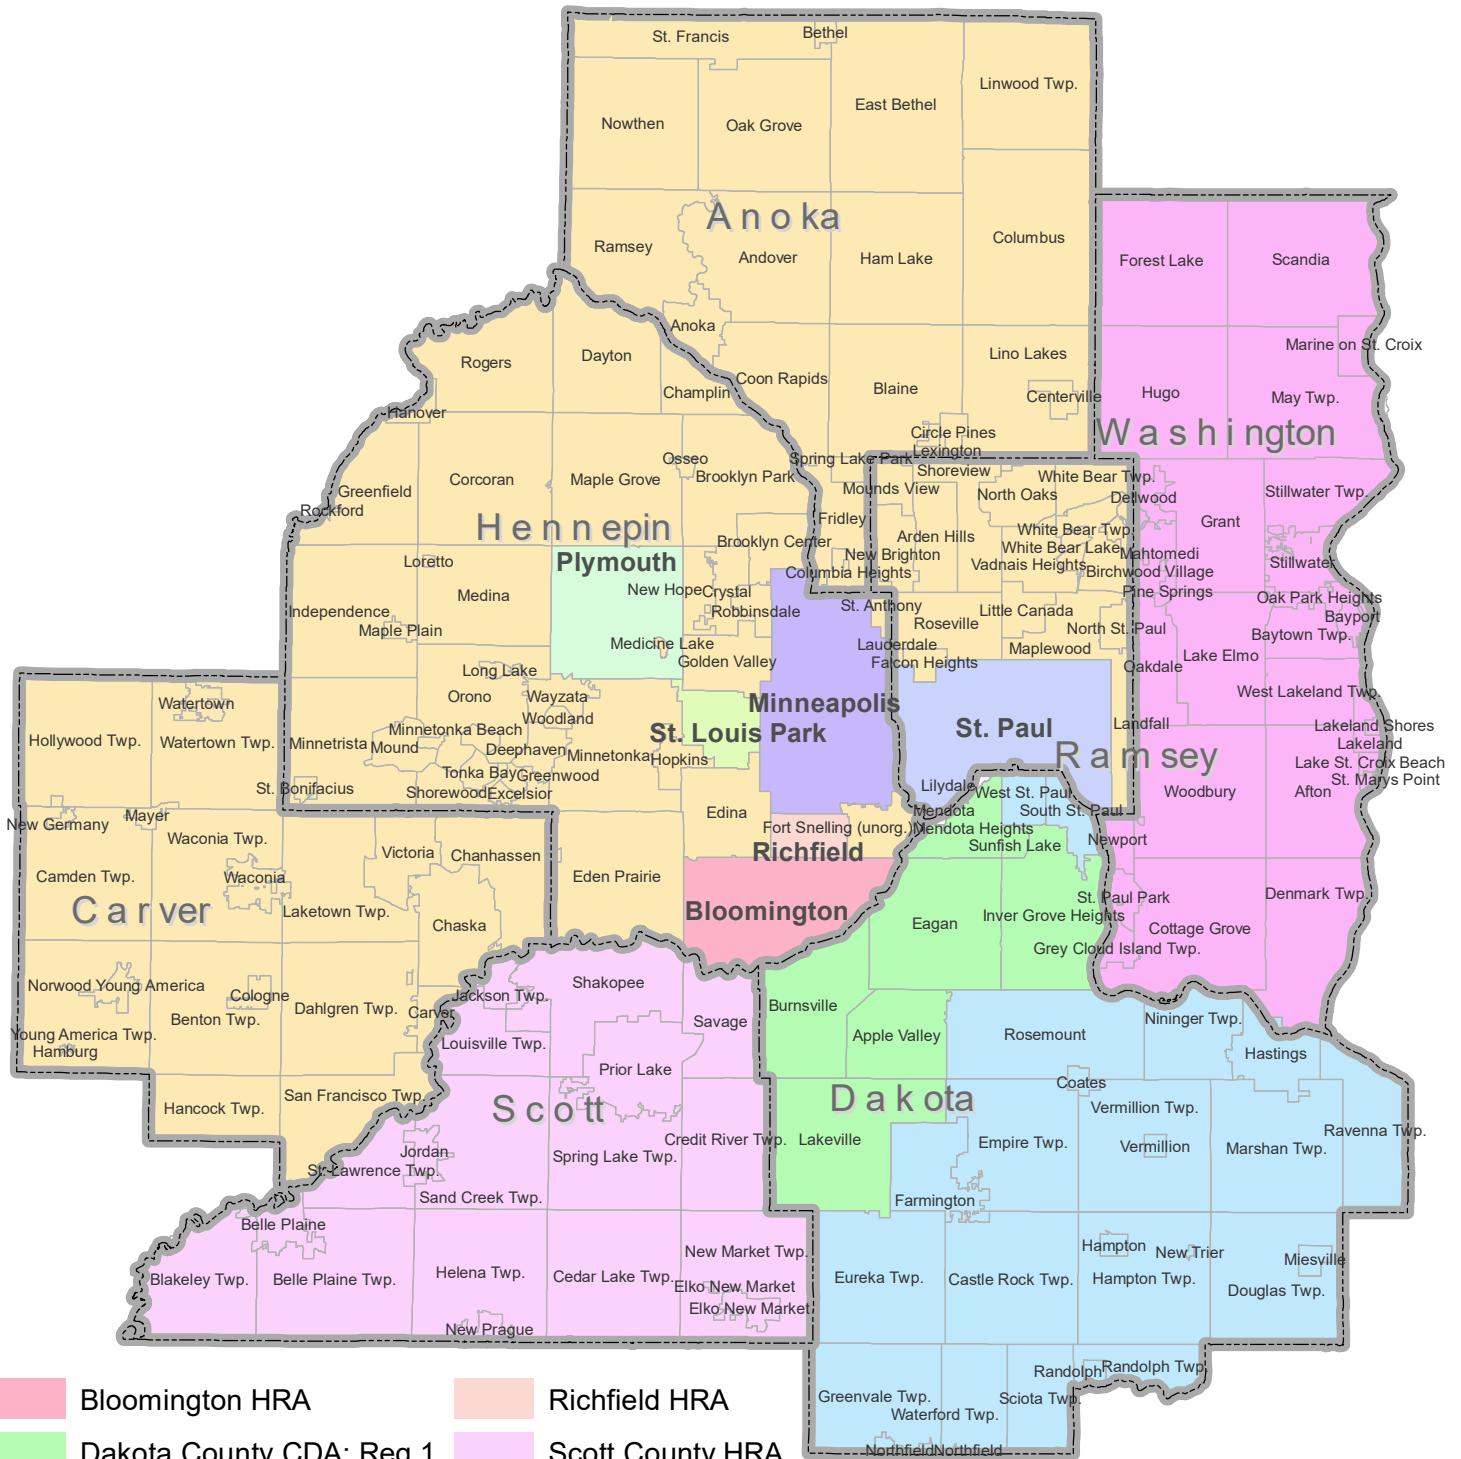

# Twin Cities Metropolitan Area

## Section 8 Programs

- Bloomington HRA
- Dakota County CDA: Reg 1
- Dakota County CDA: Reg 2
- Metro HRA
- Minneapolis PHA
- Plymouth HRA
- Richfield HRA
- Scott County HRA
- St. Louis Park HRA
- St. Paul PHA
- Washington County HRA